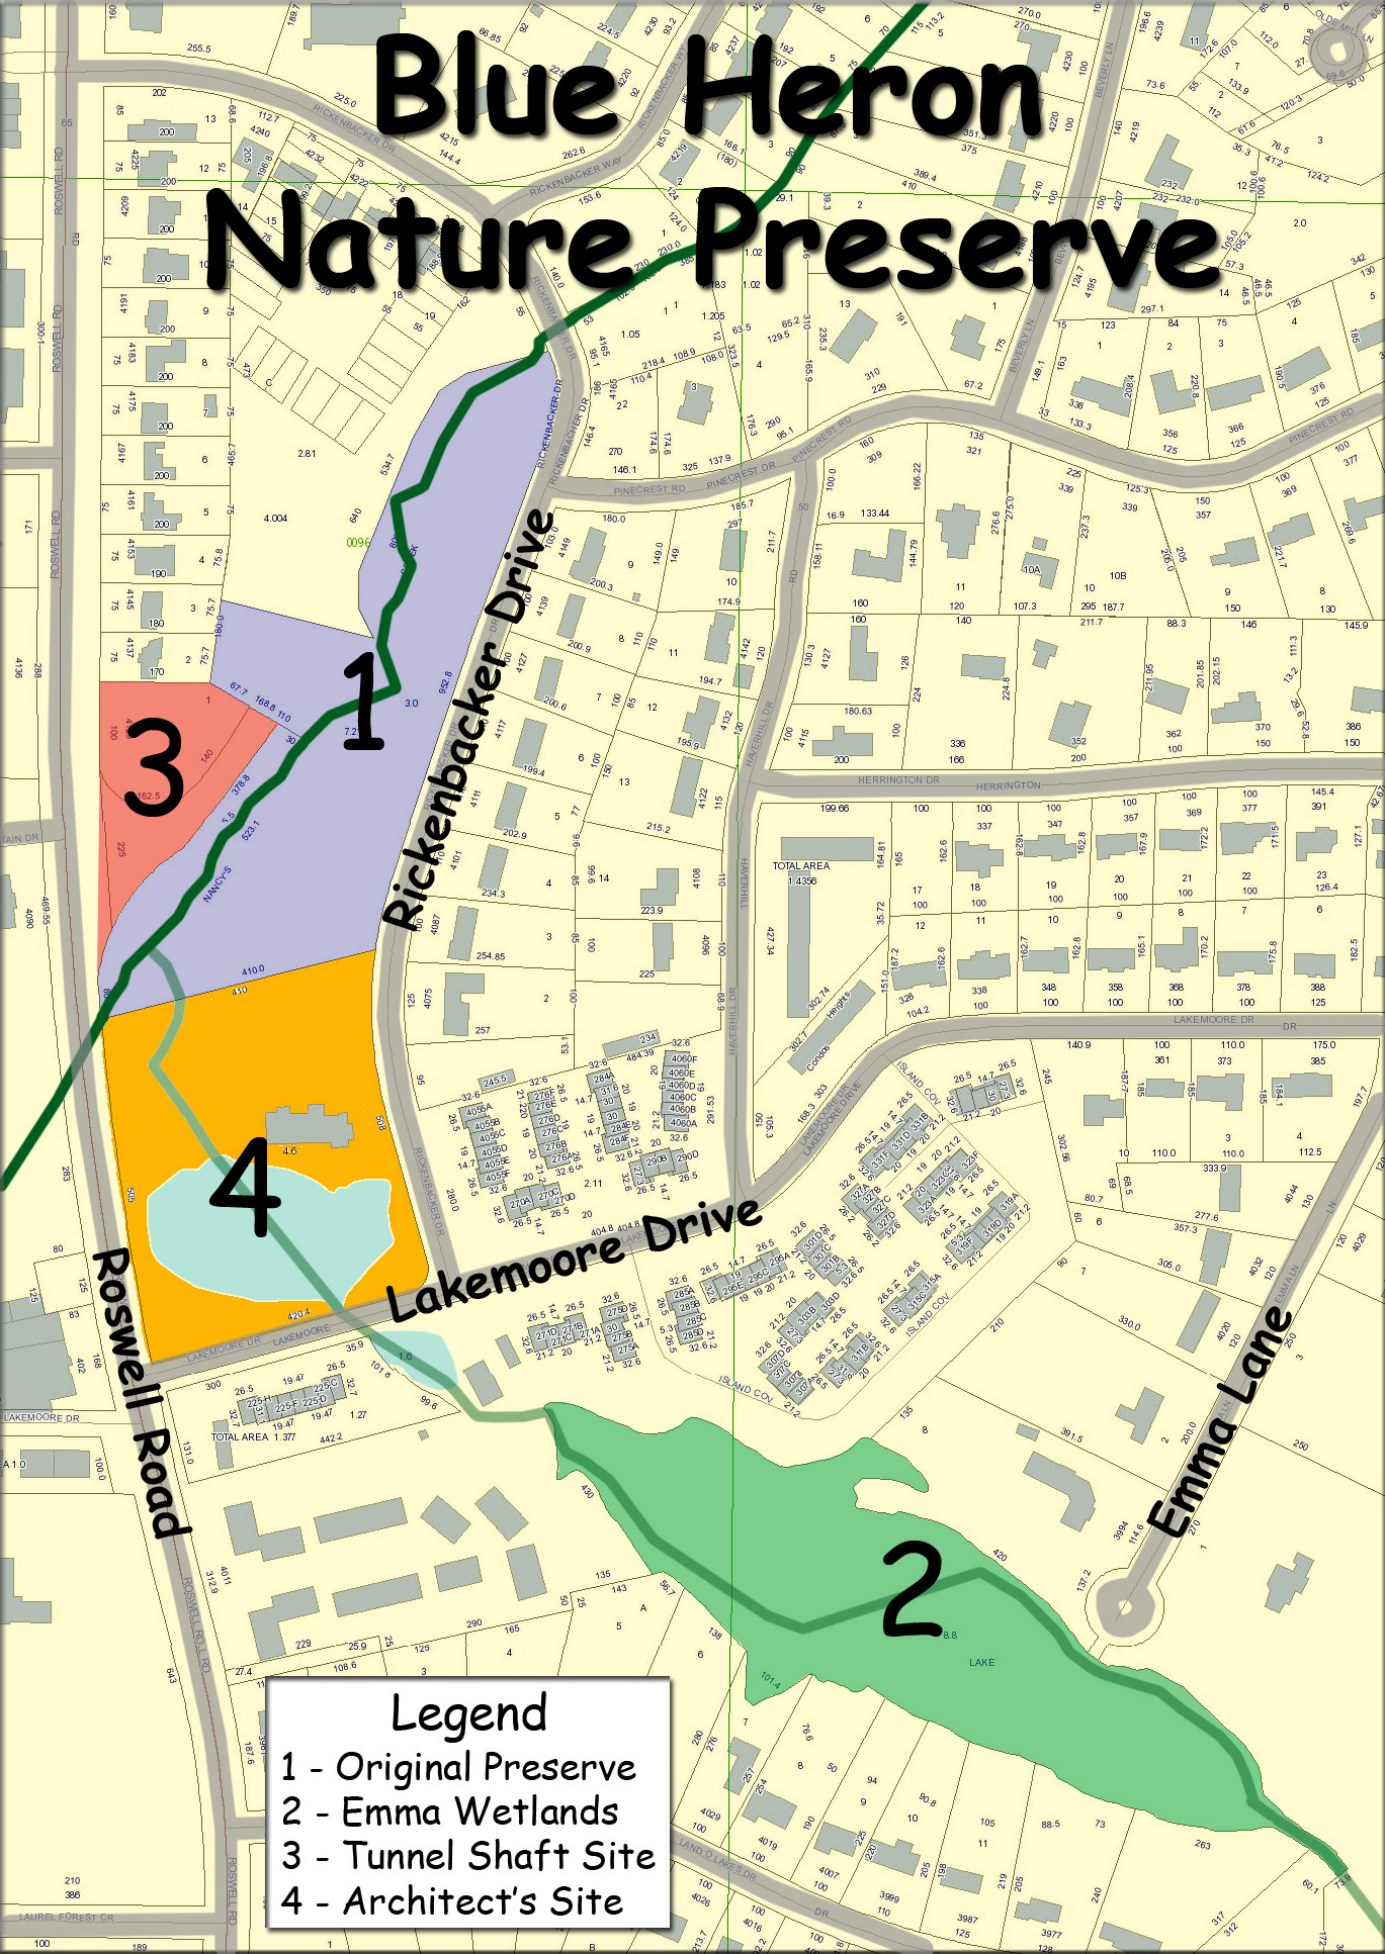

Blue Heron Nature Preserve

Legend

- 1 - Original Preserve
- 2 - Emma Wetlands
- 3 - Tunnel Shaft Site
- 4 - Architect's Site