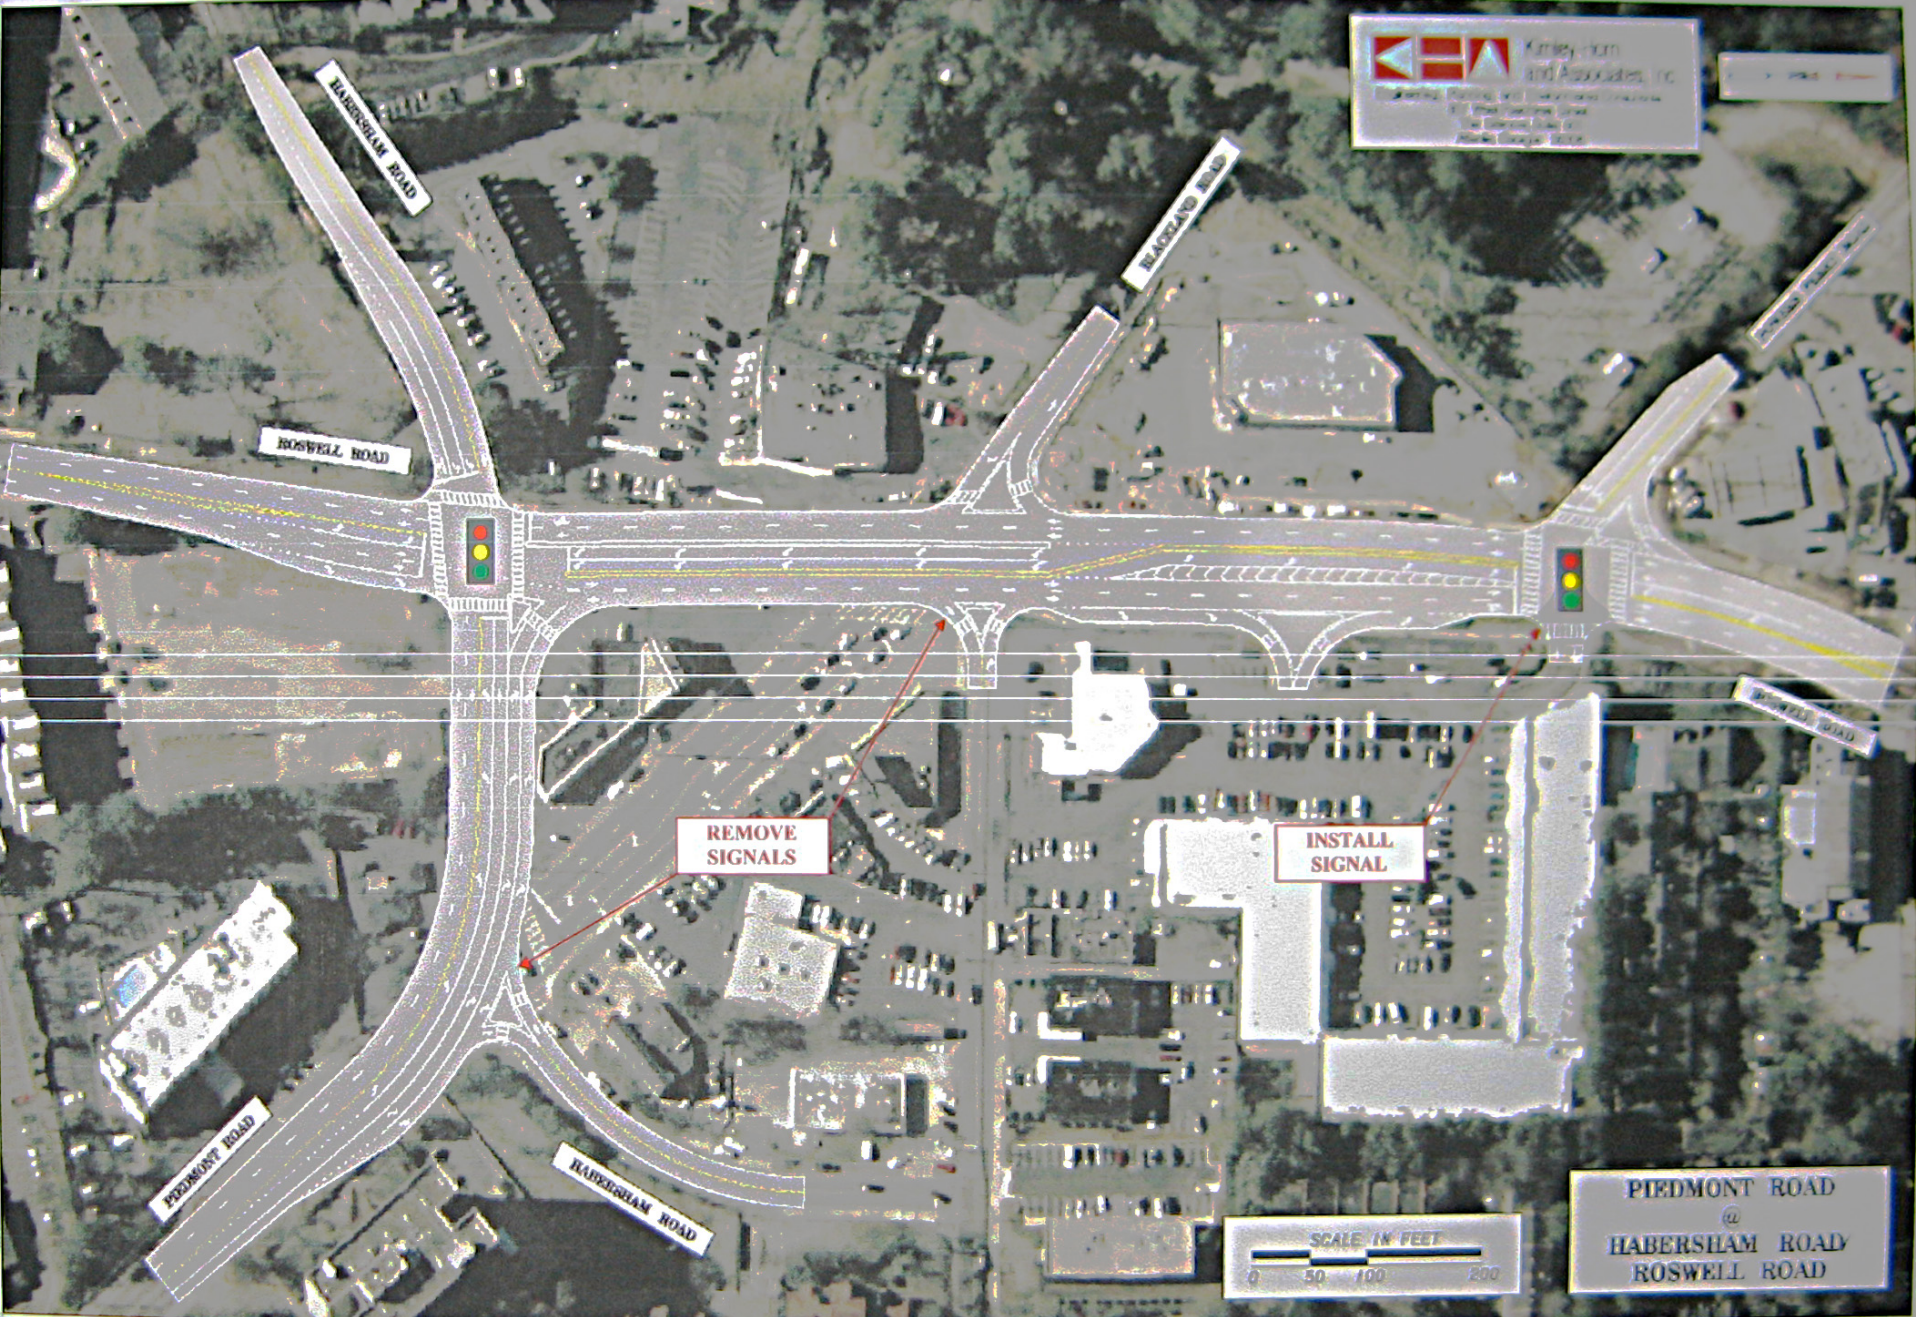

**Kirtley-Horn
and Associates, Inc.**
Engineering, Planning, and Construction Services
111 West Peachtree Street
N.W. Atlanta, Georgia 30308
Phone: 404.525.1111
Fax: 404.525.1112
www.kirtley-horn.com

**REMOVE
SIGNALS**

**INSTALL
SIGNAL**

**PIEDMONT ROAD
@
HABERSHAM ROAD
ROSWELL ROAD**