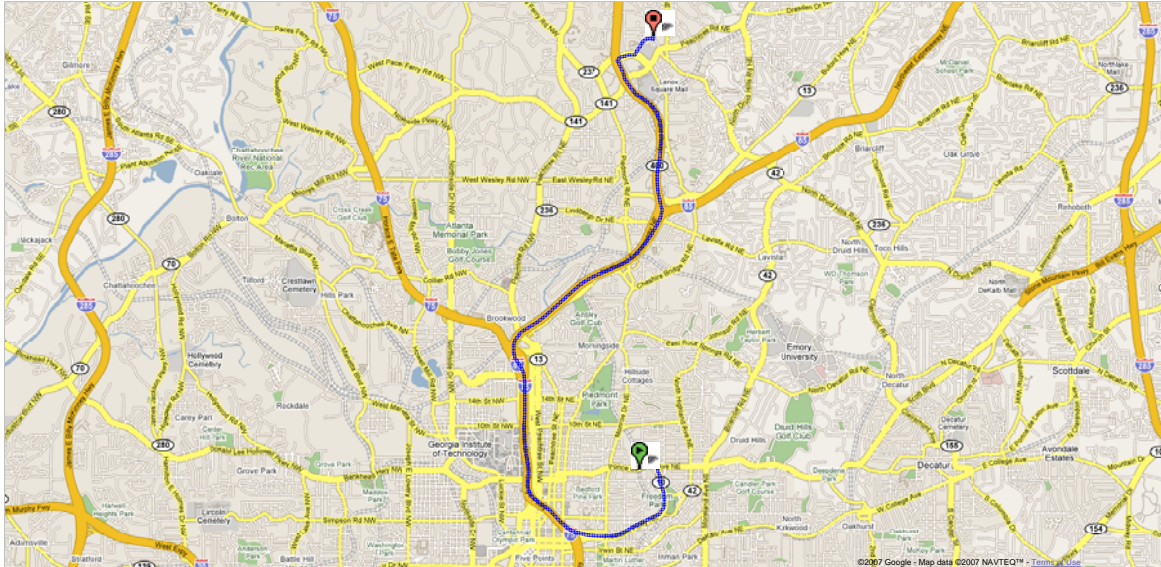

## Directions from City Hall East to NBCA Meetings in Wieuca Road Baptist Church Room S-103

Start **675 Ponce de Leon Ave NE**  
**Atlanta, GA 30308**  
 End **3701 Wieuca Rd NE**  
**Atlanta, GA 30342**  
 Travel **10.6 mi – about 16 mins, up to 25 mins**  
**in traffic**

 **675 Ponce de Leon Ave NE**  
**Atlanta, GA 30308**

**Drive:** 10.6 mi – about 16 mins, up to 25 mins in traffic

- |   |                  |
|---|------------------|
| 1. Head east on <b>Ponce de Leon Ave NE</b> toward <b>Somerset Terrace NE</b>   | 0.3 mi           |
| ➔ 2. Turn <b>right</b> at <b>Freedom Pkwy NE</b>  | 1.7 mi<br>4 mins |
| 3. Merge onto <b>I-75 N/I-85 N</b> via the ramp to <b>Chattanooga/Greenville</b><br>Continue to follow <b>I-85 N</b>              | 5.2 mi<br>6 mins |
| ➔ 4. Slight <b>right</b> at <b>GA-400 N</b> (signs for <b>Buckhead/GA-400 N/Cumming</b> )   | 2.5 mi<br>3 mins |
| 5. Take exit <b>2</b> for <b>Lenox Rd/GA-141-CONN</b> toward <b>Buckhead</b>  | 0.2 mi           |
| ➔ 6. Keep <b>right</b> at the fork, follow signs for <b>GA-141 E/Peachtree Rd</b> and merge onto <b>GA-141-CONN E/Lenox Rd NE</b> | 0.3 mi           |
| ← 7. Turn <b>left</b> at <b>Phipps Blvd NW</b>  | 0.4 mi<br>2 mins |
| ← 8. Sharp <b>left</b> at <b>Wieuca Rd NE</b>   | 246 ft           |

 **3701 Wieuca Rd NE**  
**Atlanta, GA 30342**

These directions are for planning purposes only. You may find that construction projects, traffic, or other events may cause road conditions to differ from the map results.

Map data ©2007 NAVTEQ™

**Instead of using step 8, see map at top of [www.nbca.org/wrbc](http://www.nbca.org/wrbc)**